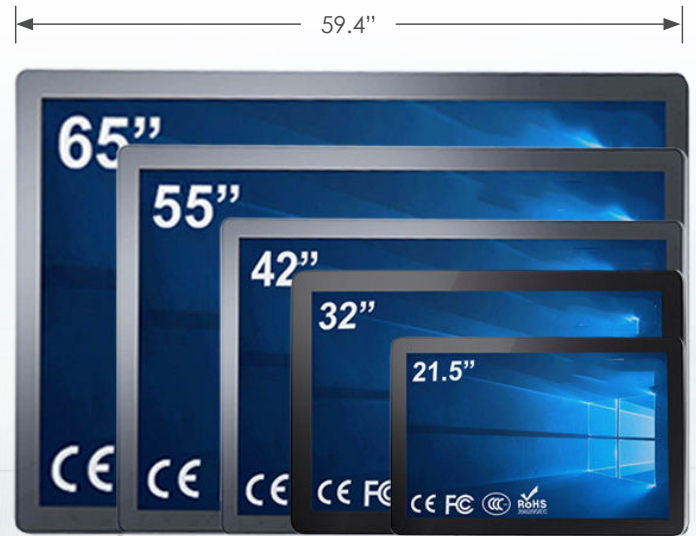

WALL-MOUNTED TOUCHSCREEN

22", 32", 43", 55" or 65" Monitor

Multi-Touch Touch Screen

Customizable Display

Durable, Attractive, and Secure

34.8"

UNMATCHED **3 YEAR WARRANTY**

LAST REVISED 02.05.2020

WALL-MOUNTED TOUCHSCREEN

The Clean and Simple Interactive Monitor Kiosk

With 22", 32", 43", 55" or 65" touchscreen options, the Wall-Mounted Touchscreen can be a clean and simple installation for self-service or an immersive experience for your customers.

Display Size	Aspect ratio	Touch Technology	Display Technology	Native (Optimal) Resolution	Operating
55" High Bright LED	16:9	Infrared Multi Touch	4K Ultra High Definition Display	3840 x 2160 @60Hz	Windows 10 Professional

KIOSK PHYSICAL SPECIFICATIONS

Weight (lbs.)	Dims (L x W x H) Inches	Voltage Input Range	Watts @ 110VAC
95 lbs.	50"L x 3"W x 29"H	100-240VAC	300W Max

KIOSK SHIPPING SPECIFICATIONS

Ships In/On	Weight (lbs.)	Dims (L x W x H) Inches	Logistics
Pallet	65 lbs.	55"L x 8"W x 34"H	Freight