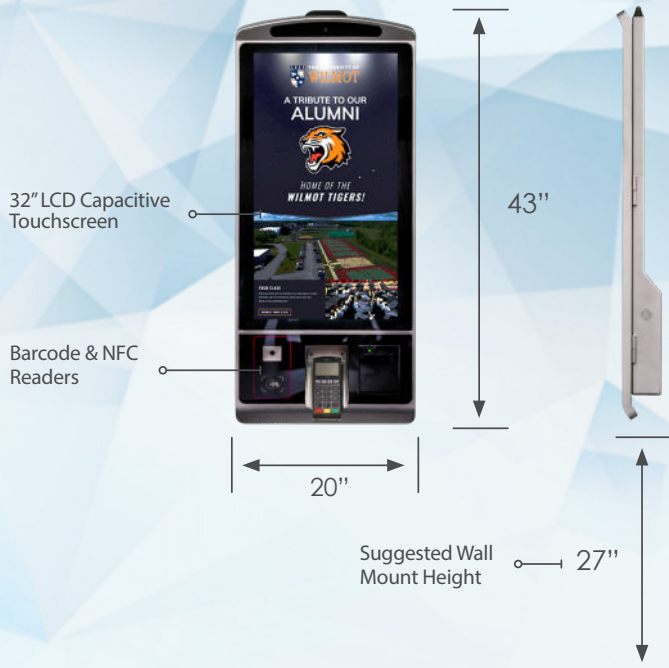

MULTIPURPOSE KIOSK

32" LCD Capacitive Touchscreen

Flexible and Elegant

Wall Mounted or Standing with Base

Thermal Receipt Printer

Built-In Camera

Barcode & NFC Readers

1 YEAR WARRANTY INCLUDED

INCLUDED OPTIONS

- 32" LCD Capacitive Touchscreen
- Steel Enclosure w/Powder Coat
- Thermal Receipt Printer
- WiFi / Ethernet Connectivity
- Near Field Communication Reader
- Barcode Reader
- Built-In Camera
- Keyed Access Panel
- Internal Amplified Stereo Speakers
- Either Wall Mounted or Mounted on Pedestal with Base
- Easy Set Up Manuals
- Windows 10 Professional

KIOSK PHYSICAL SPECIFICATIONS

Weight (lbs.)	Dims (L x W x H) Inches (Standing w/Base)	Dims (L x W x H) Inches (Wall-Mounted)	Voltage Input Range	Watts @ 110VAC
92 lbs.	16"L X 20"W X 70"H	4"L X 20"W X 43"H	100-240VAC	47.3W